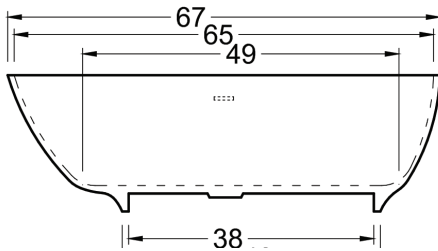

Narita 6733

MATERIAL

Mineral Cast Solid Surface

BATHTUB DESCRIPTION

RC2207-GW: Glossy White

RC2207-MW: Matte White

67" x 33" x 21" (1702 x 838 x 533 mm)

Weight of tub- 305 lb (138 kg)

Capacity - 74 gallons (280 Liters)

FEATURES

5 Year Limited Warranty

Integral waste & overflow with toe touch drain in

Polished Chrome

APPROVALS & COMPLIANCE

Americh products meet or exceed the following standards: