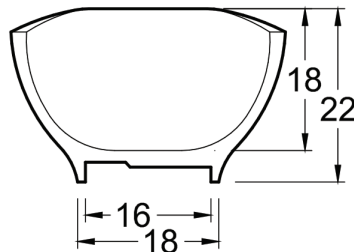

Narita 6733

MATERIAL

Mineral Cast Solid Surface

BATHTUB DESCRIPTION

RC2207-GW: Glossy White

RC2207-MW: Matte White

67" x 33" x 21" (1702 x 838 x 533 mm)

Weight of tub- 305 lb (138 kg)

Capacity - 74 gallons (280 Liters)

FEATURES

5 Year Limited Warranty

Integral waste & overflow with toe touch drain in

Polished Chrome

APPROVALS & COMPLIANCE

Americh products meet or exceed the following standards: