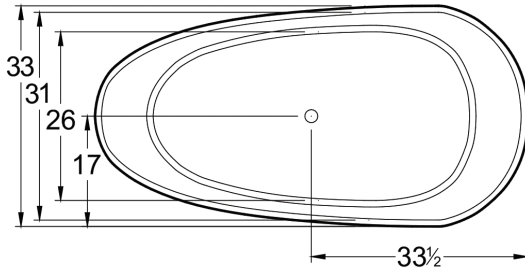

Narita 6733

MATERIAL

Mineral Cast Solid Surface

BATHTUB DESCRIPTION

RC2207-GW: Glossy White

RC2207-MW: Matte White

67" x 33" x 21" (1702 x 838 x 533 mm)

Weight of tub- 305 lb (138 kg)

Capacity - 74 gallons (280 Liters)

FEATURES

5 Year Limited Warranty

Integral waste & overflow with toe touch drain in

Polished Chrome

APPROVALS & COMPLIANCE

Americh products meet or exceed the following standards: